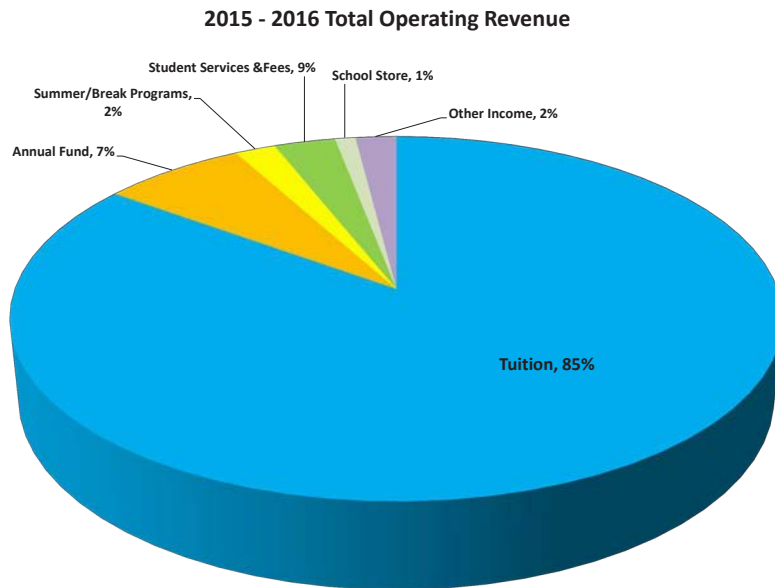

YEAR-TO-YEAR COMPARISON

FISCAL YEAR	ANNUAL FUND
2012	$992,350
2013	$1,038,900
2014	$989,900
2015	$1,120,324
2016	$1,206,482

OPERATING REVENUE AND EXPENSES