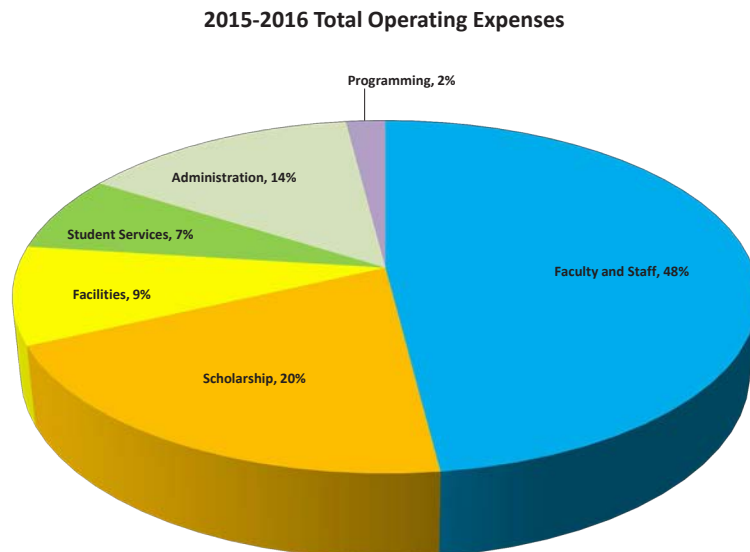

YEAR-TO-YEAR COMPARISON

FISCAL YEAR	ANNUAL FUND
2012	$992,350
2013	$1,038,900
2014	$989,900
2015	$1,120,324
2016	$1,206,482

OPERATING REVENUE AND EXPENSES